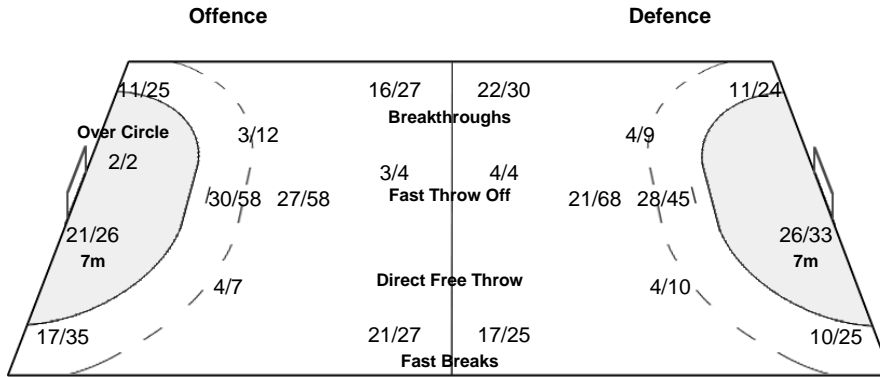

Cumulative Statistics

DEN - Denmark  
After 6 matches

OverView of Shot Distribution

**Team**  
Goals / Shots

9/12	5/9	30/33
13/27	2/23	24/35
32/44	10/11	30/39

20-Missed 19-Post 8-Blocked

**Goalkeepers**  
Saves / Shots

5/18	4/19	5/23
11/31	14/17	12/34
13/40	2/11	7/27

**1 TOFT S**

5/13	4/15	3/16
8/19	10/10	11/28
12/31	2/7	7/24

**20 POULSEN R**

0/5	0/4	2/7
3/12	2/3	1/5
1/7	0/3	0/3

Shot Distribution Fast Breaks