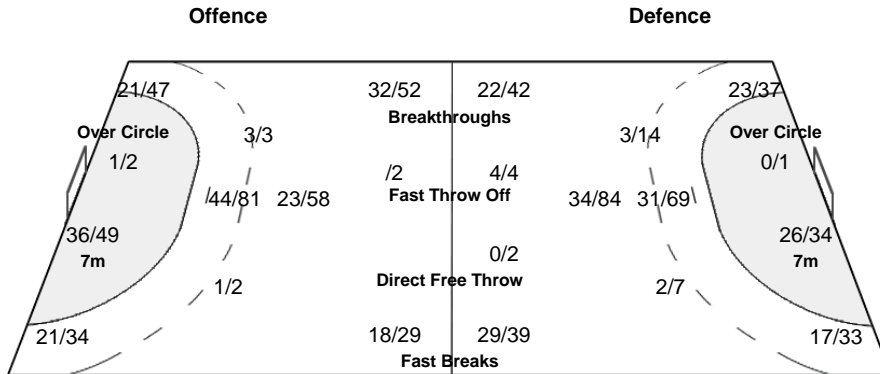

Cumulative Statistics

ESP - Spain  
After 8 matches

OverView of Shot Distribution

**Team**  
Goals / Shots

23/32	16/26	19/24
23/40	4/35	21/32
54/69	9/13	31/38

25-Missed 15-Post 10-Blocked

**Goalkeepers**  
Saves / Shots

8/32	11/24	4/28
15/32	23/24	13/29
18/76	11/27	5/27

12 NAVARRO S

8/25	10/21	3/25
8/23	20/20	12/25
13/59	10/26	4/22

84 TEMPRANO A

0/7	1/3	1/3
7/9	3/4	1/4
5/17	1/1	1/5

Shot Distribution Fast Breaks