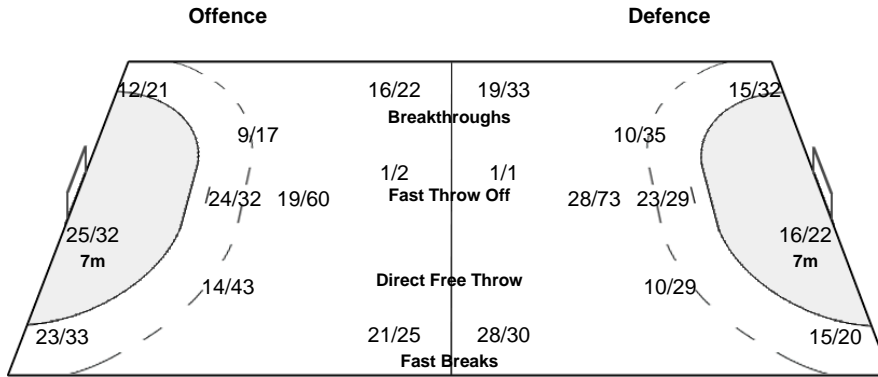

Cumulative Statistics

GER - Germany After 6 matches

OverView of Shot Distribution

Team
Goals / Shots

18/29	10/14	15/17
22/32	2/12	14/27
30/36	10/14	43/56

17-Missed 17-Post 16-Blocked