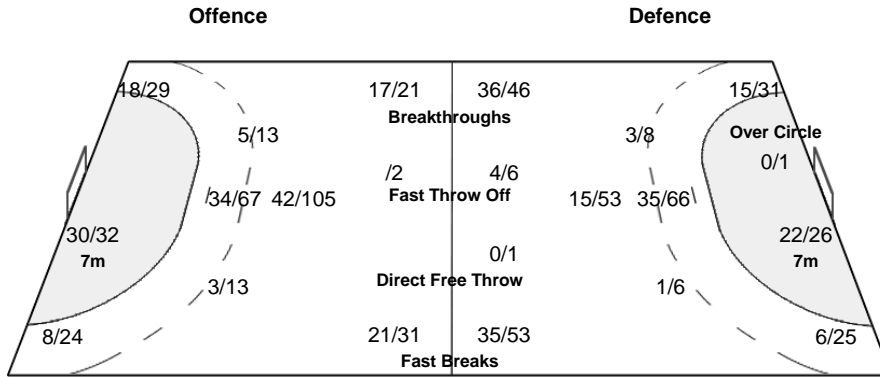

Cumulative Statistics

HUN - Hungary After 7 matches

OverView of Shot Distribution

Team
Goals / Shots

23/27	11/16	18/21
15/23	4/22	18/31
48/62	11/21	30/38

30-Missed 15-Post 30-Blocked