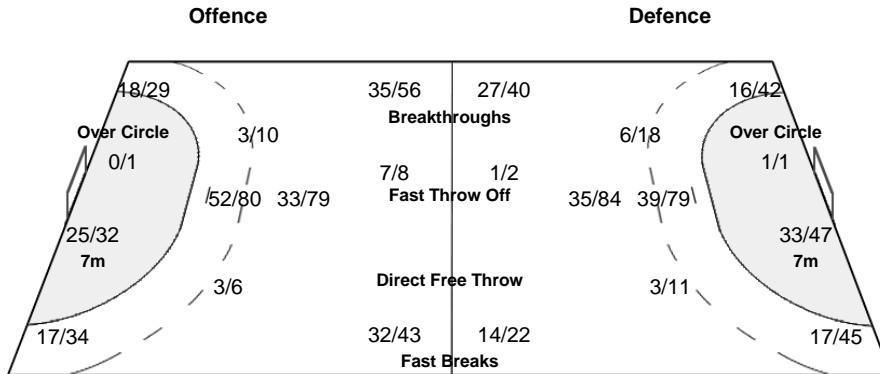

Cumulative Statistics

NOR - Norway
After 8 matches

OverView of Shot Distribution

Team
Goals / Shots

20/25	16/20	29/32
19/33	7/26	25/36
55/66	18/23	36/42

21-Missed 37-Post 15-Blocked

Goalkeepers
Saves / Shots

6/28	10/18	9/35
14/32	35/38	16/42
16/56	6/16	12/51

1 GRIMSBO K

0/2		0/2
0/1	9/9	1/3
0/3		2/5

12 SOLBERG S

6/22	8/13	8/29
11/22	21/24	13/28
15/41	4/11	7/36

16 SANDO E

0/4	2/5	1/4
3/9	5/5	2/11
1/12	2/5	3/10

Shot Distribution Fast Breaks