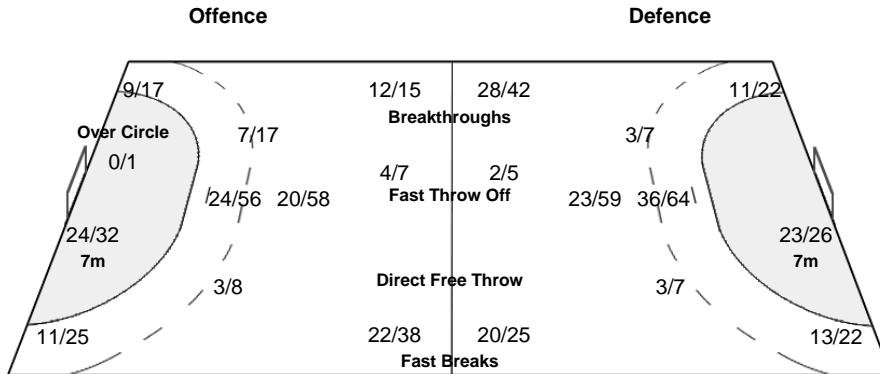

Cumulative Statistics

POL - Poland After 6 matches

OverView of Shot Distribution

Team
Goals / Shots

14/16	4/9	22/29
9/27	1/11	9/21
48/59	6/9	23/33

25-Missed 17-Post 17-Blocked