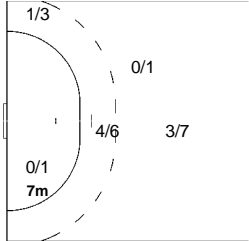

10 TACALIE Adriana Gabriela

1/1		1/1
4/8		4/5
4/4		1/1

2-Missed 3-Post 2-Blocked
7/9 Breakthroughs