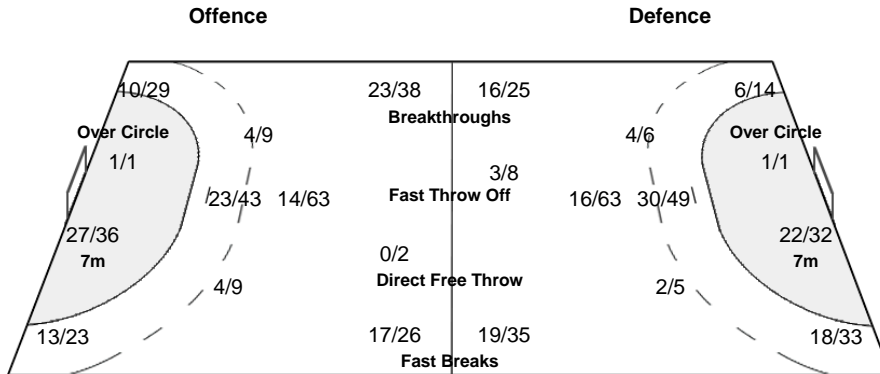

Cumulative Statistics

ROU - Romania
After 6 matches

OverView of Shot Distribution

Team
Goals / Shots

18/23	4/9	14/18
15/30	1/20	20/34
28/35	11/14	25/35

24-Missed 20-Post 16-Blocked

Goalkeepers
Saves / Shots

5/17	4/12	3/24
21/39	18/23	16/30
8/40	5/12	8/28

12 MUNTEANU I

		0/1
	1/1	

16 DEDU D

0/1	0/1	0/2
1/4	3/4	3/4
1/5	0/2	0/3

30 UNGUREANU P

5/16	4/11	3/22
20/35	15/19	13/25
7/35	4/9	8/25

Shot Distribution Fast Breaks