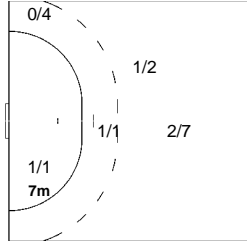

11 PERIANU Gabriela

2/4		1/1
	0/1	2/5
1/1	1/1	2/4

1-Missed 1-Post 3-Blocked
1/1 Fast Breaks   3/6 Breakthroughs