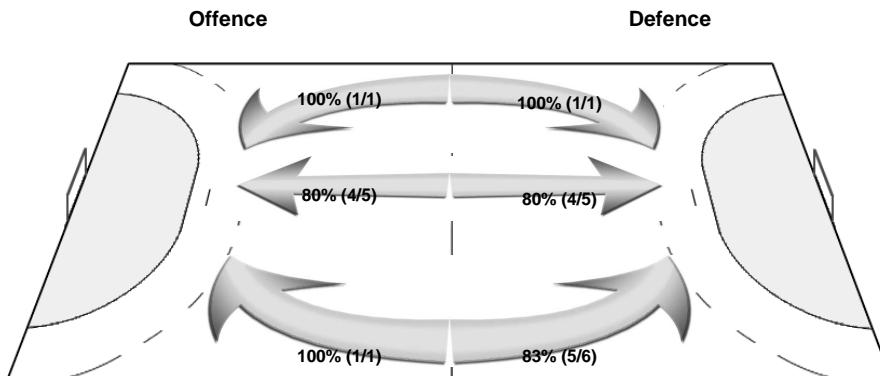

Shot Distribution Fast Breaks