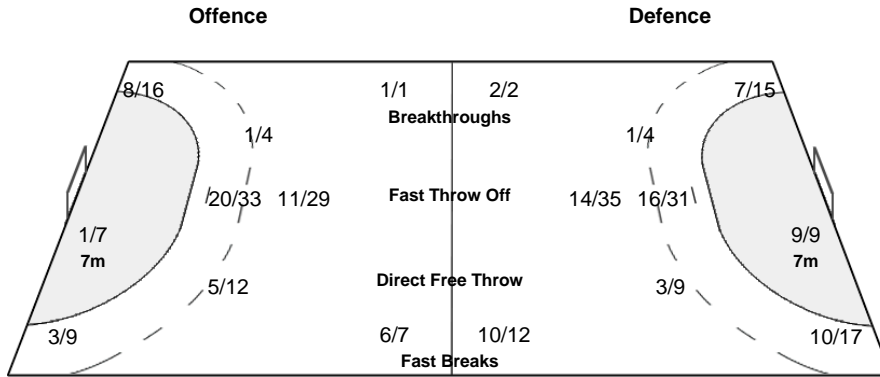

Cumulative Statistics

SRB - Serbia
After 3 matches

OverView of Shot Distribution

Team
Goals / Shots

9/12	4/7	13/14
4/13	0/8	4/10
6/10	3/5	13/16

7-Missed 11-Post 5-Blocked