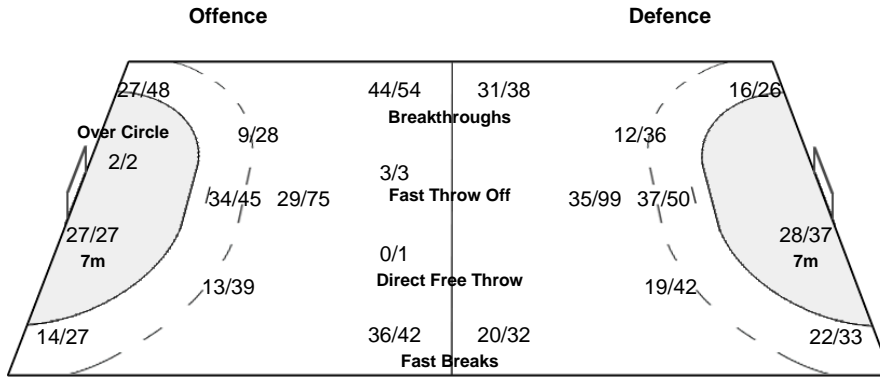

Cumulative Statistics

SWE - Sweden
After 8 matches

OverView of Shot Distribution

Team
Goals / Shots

25/34	9/17	31/35
27/37	3/16	14/32
70/90	15/23	44/58

20-Missed 14-Post 15-Blocked

Goalkeepers
Saves / Shots

6/32	10/22	3/17
20/39	7/12	15/45
10/58	2/17	10/61

1 BUNDSEN J

1/7	1/4	0/5
9/13	2/2	6/11
3/22	1/5	2/16