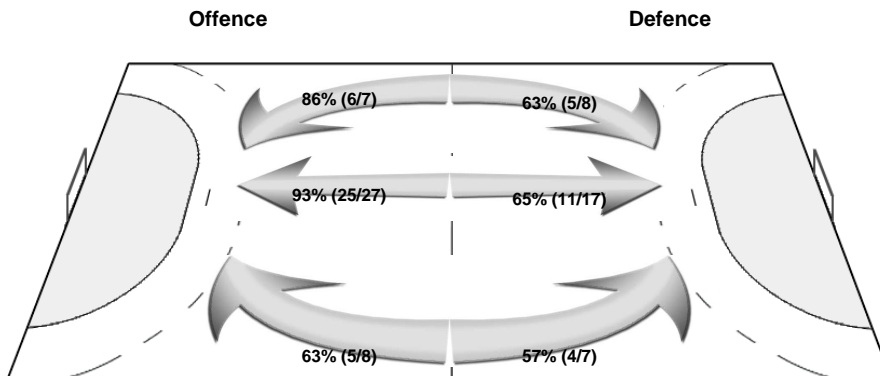

Shot Distribution Fast Breaks

12 IDEHN F

5/24	7/16	3/11
11/26	5/8	8/33
7/35	1/10	8/43