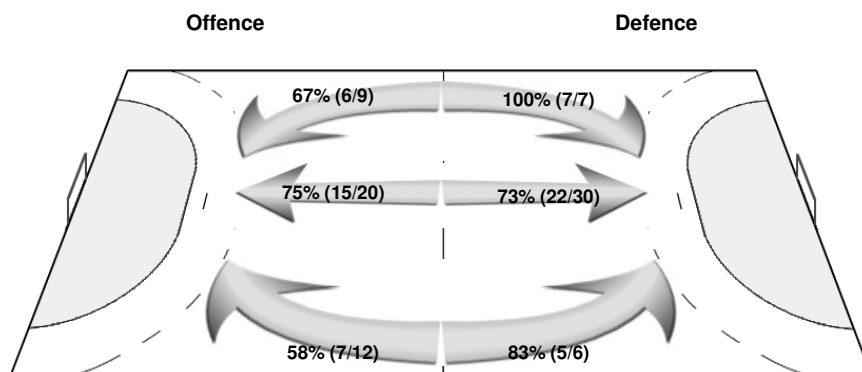

Shot Distribution Fast Breaks

12 CIOBANU M

2/15	7/13	5/16
8/21	7/8	7/16
5/28	5/6	11/50