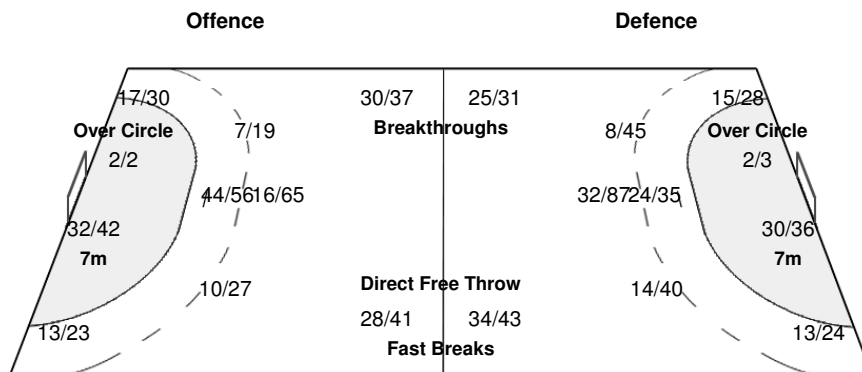

Legend:

G/S Goals/Shots	% Efficiency	6m 6-metre Shots	7m 7-metre Shots	9m 9-metre Shots
S/S Saves/Shots	Wing Wing Shots	FB Fast Breaks	BT Breakthroughs	EX Exclusions
AS Assists	TF Technical Faults	ST Steals	BS Blocked Shots	TP Time Played
YC Yellow Cards	RC Red Cards	n/a not applicable	PL Placement	MP Matches Played
PR Preliminary Round	QF Quarterfinal	SF Semifinal	GM Gold Medal Match	BM Bronze Medal Match
2Min 2 Minute Suspensions	DSQ Disqualified			

Cumulative Statistics

ESP - Spain
After 8 Matches

OverView of Shot Distribution

Players Goals / Shots

Team		
Goals / Shots		
32/34	12/18	21/24
23/43	4/18	23/35
46/51	5/10	33/40

33-Missed 23-Post 13-Blocked