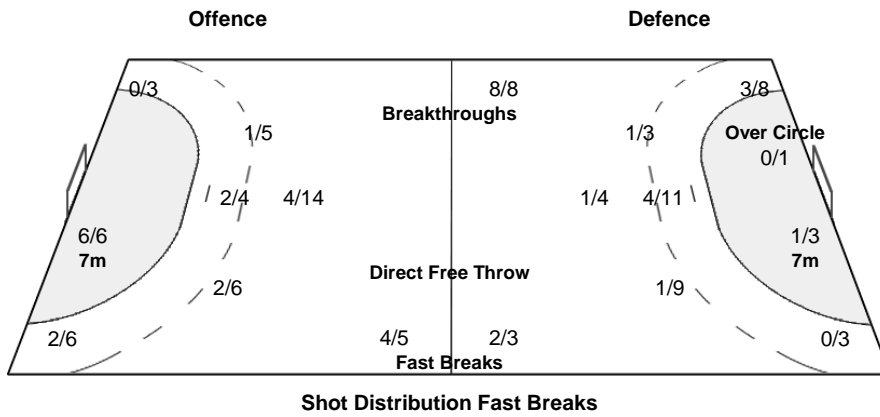

Team Goals / Shots

0/1	1/2	3/3
2/3		3/9
8/9	1/1	3/3

7-Missed 4-Post 7-Blocked