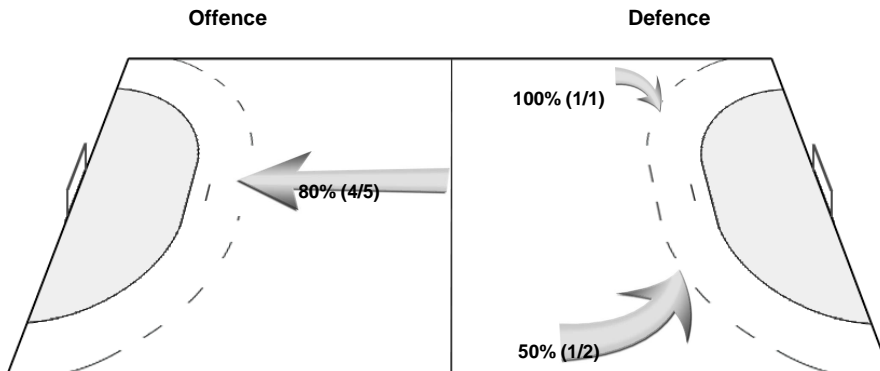

Goalkeepers Saves / Shots

2/3	1/4	0/1
5/6	4/4	4/5
2/12	2/3	0/3

1 SMEDESCU M.

1/1	1/1	

21 TOLNAI T.

2/3	1/4	0/1
4/5	3/3	4/5
2/12	2/3	0/3