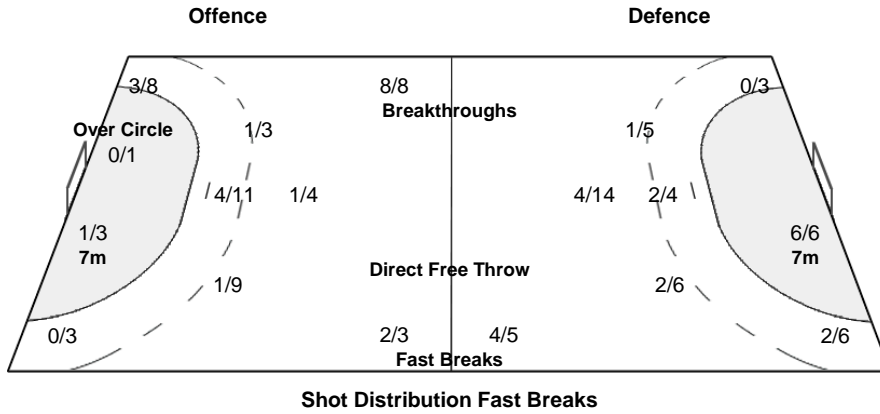

10th WOMEN'S EUROPEAN HANDBALL CHAMPIONSHIP

EHF EURO 2012

Preliminary Round - Group D

TUE 4 DEC 2012
Start Time: 20:15

Vrsac

Match Team Statistics

Match No: 19

RUS - Russia

OverView of Shot Distribution

2 KUZNETCOVA P. <table border="1"> <tr><td>1/1</td><td></td><td></td></tr> <tr><td>0/1</td><td>0/1</td><td></td></tr> </table> 1-Post	3 KHMYROVA T. <table border="1"> <tr><td>2/2</td><td></td><td></td></tr> <tr><td>0/1</td><td>0/1</td><td>0/1</td></tr> <tr><td>4/4</td><td></td><td></td></tr> </table> 1-Blocked	5 POSTNOVA L. <table border="1"> <tr><td></td><td></td><td>1/1</td></tr> <tr><td>0/1</td><td></td><td>0/1</td></tr> <tr><td>2/2</td><td></td><td>1/1</td></tr> </table> 2-Missed 1-Blocked	8 SEN A. <table border="1"> <tr><td></td><td></td><td></td></tr> <tr><td></td><td></td><td></td></tr> </table> 1-Missed	10 STEPANOVA A. <table border="1"> <tr><td></td><td></td><td></td></tr> <tr><td></td><td></td><td></td></tr> </table>	11 MILOVA K. <table border="1"> <tr><td></td><td></td><td></td></tr> <tr><td></td><td></td><td></td></tr> </table>	15 YARTSEVA M. <table border="1"> <tr><td>0/1</td><td></td><td></td></tr> <tr><td></td><td></td><td>0/1</td></tr> <tr><td></td><td>1/1</td><td></td></tr> </table>
17 ANDRYUSHINA E. <table border="1"> <tr><td>1/1</td><td></td><td></td></tr> <tr><td></td><td></td><td></td></tr> </table> 1-Missed	19 MAKEEVA K. <table border="1"> <tr><td></td><td>0/1</td><td></td></tr> <tr><td>1/2</td><td></td><td></td></tr> <tr><td></td><td>0/1</td><td>1/1</td></tr> </table>	23 PUNKO A. <table border="1"> <tr><td></td><td></td><td></td></tr> <tr><td></td><td>0/2</td><td>1/2</td></tr> <tr><td>1/1</td><td></td><td></td></tr> </table> 1-Missed 1-Post	25 TUREI E. <table border="1"> <tr><td></td><td>0/1</td><td></td></tr> <tr><td></td><td></td><td>1/1</td></tr> </table>	28 ZHILINSKAYE V. <table border="1"> <tr><td>0/1</td><td></td><td></td></tr> <tr><td>0/1</td><td></td><td></td></tr> </table> 1-Blocked	29 CHERNOIVANENKO <table border="1"> <tr><td>0/1</td><td></td><td></td></tr> <tr><td>3/4</td><td></td><td></td></tr> </table> 2-Post	33 ILINA E. <table border="1"> <tr><td></td><td></td><td></td></tr> <tr><td></td><td></td><td></td></tr> </table>

Team Goals / Shots

1/3	3/4	1/1
1/6	0/4	1/5
10/12	1/3	3/3

5-Missed 4-Post 3-Blocked