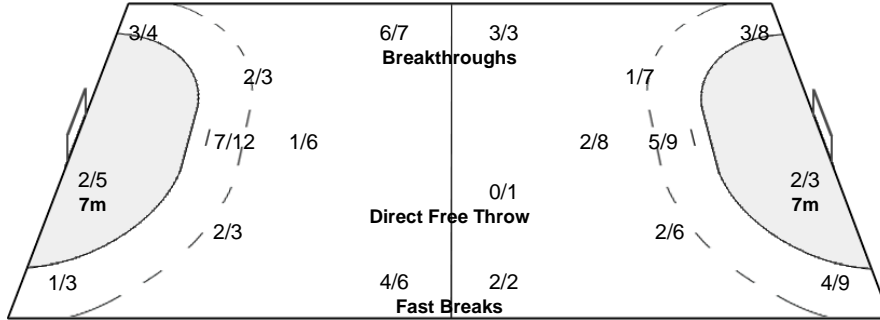

99 DMITROVIC M.

1/1		1/2
		1/1
1-Post		

Team
Goals / Shots

5/5	1/1	3/4
5/6	0/5	1/5
8/8	1/1	4/5
2-Missed	4-Post	2-Blocked

Offence

Defence

Goalkeepers
Saves / Shots

0/1	0/2	0/2
2/6	2/2	4/10
2/4	2/3	1/7