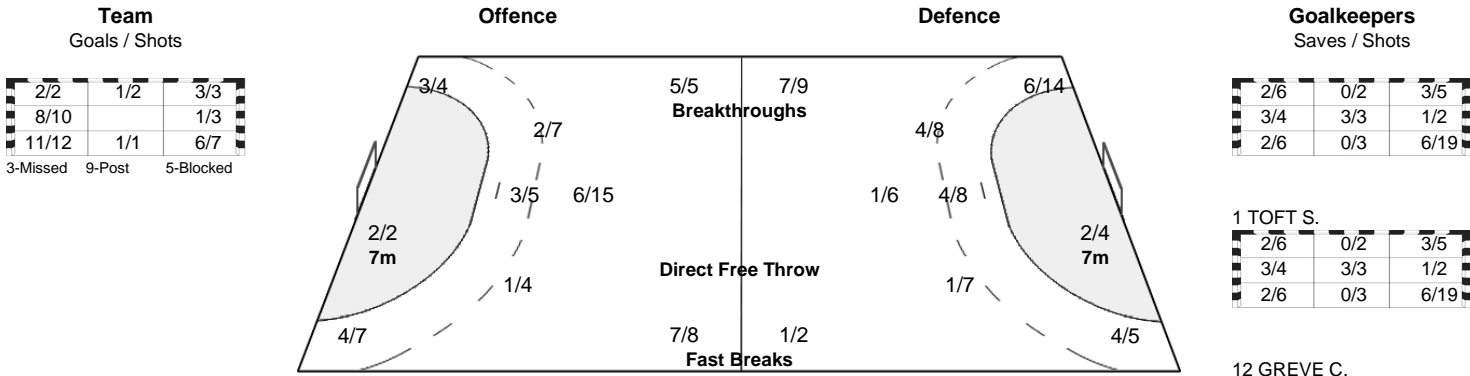

10th WOMEN'S EUROPEAN HANDBALL CHAMPIONSHIP

EHF EURO 2012

Main Round - Group I

MON 10 DEC 2012
Start Time: 16:10

Belgrade

Match Team Statistics

Match No: 25

DEN - Denmark

OverView of Shot Distribution