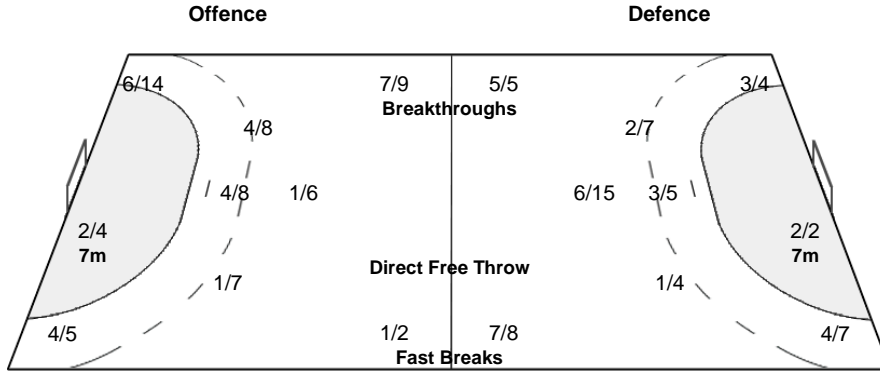

24 SELUCKA D.

29 MATOUSKOVA I.

		0/1

**Team**  
Goals / Shots

4/6	2/2	2/5
1/4	0/3	1/2
4/6	3/3	13/19

5-Missed 3-Post 5-Blocked

**Goalkeepers**  
Saves / Shots

0/2	1/2	0/3
2/10		2/3
1/12	0/1	1/7