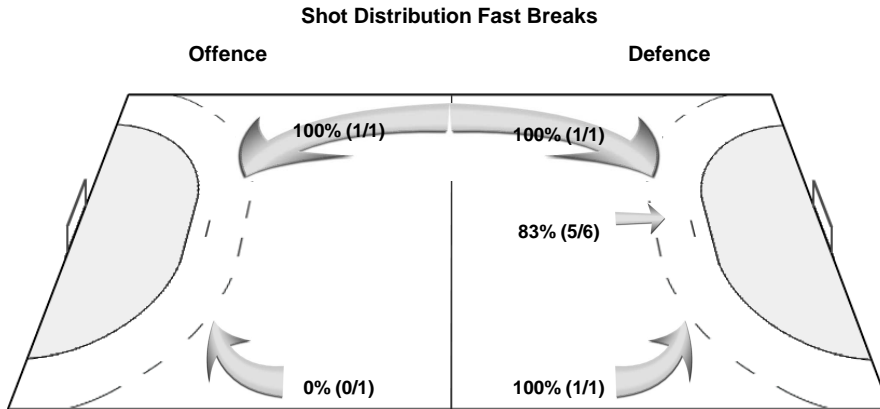

Goalkeepers
Saves / Shots

0/2	1/2	0/3
2/10		2/3
1/12	0/1	1/7

12 RANIKOVA B.

0/2	1/2	0/3
2/8		2/3
1/10	0/1	1/6

16 SATRAPOVA L.

0/2		
0/2		0/1