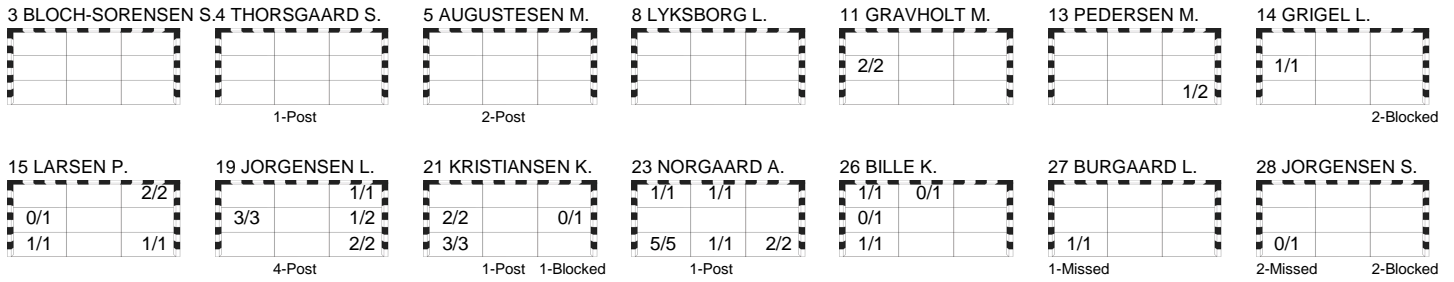

10th WOMEN'S EUROPEAN HANDBALL CHAMPIONSHIP

EHF EURO 2012

Main Round - Group I

MON 10 DEC 2012
Start Time: 16:10

Belgrade

Match Team Statistics

Match No: 25

DEN - Denmark

OverView of Shot Distribution