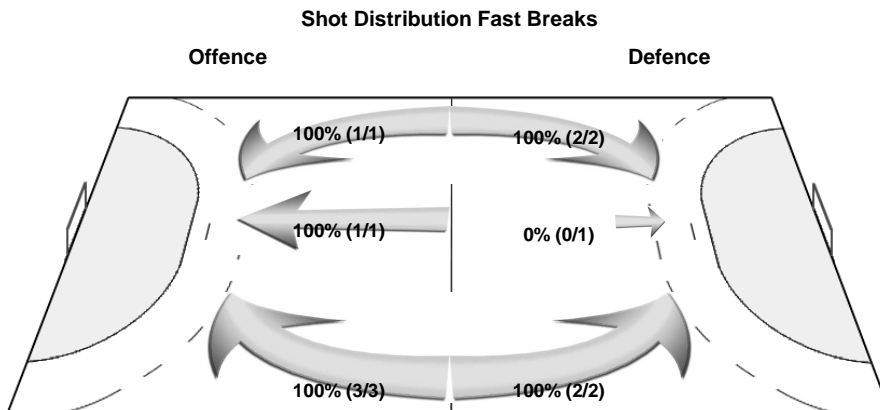

Goalkeepers
Saves / Shots

1/3	2/5	0/5
2/4	3/3	1/5
0/8	3/6	0/8

12 RANIKOVA B.

1/2	2/4	0/3
2/4	3/3	1/4
0/6	3/6	0/6

16 SATRAPOVA L.

0/1	0/1	0/2
		0/1
0/2		0/2