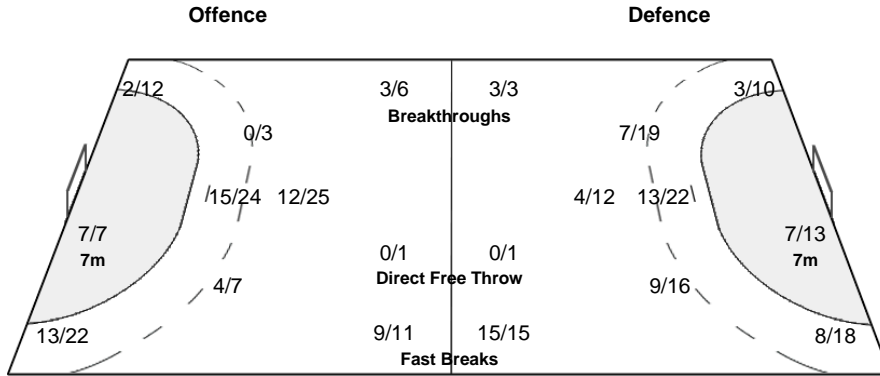

Cumulative Statistics

CRO - Croatia After 3 matches

OverView of Shot Distribution

Team		
Goals / Shots		
6/7	6/7	10/11
4/10	0/4	12/18
13/18	10/15	4/10
2-Missed	9-Post	6-Blocked