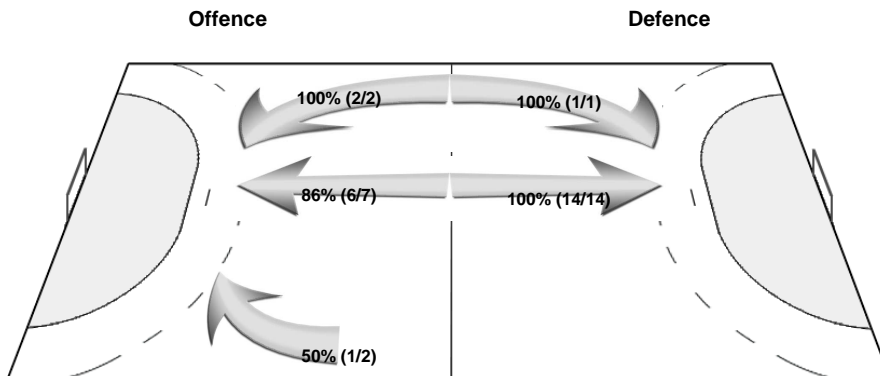

Shot Distribution Fast Breaks