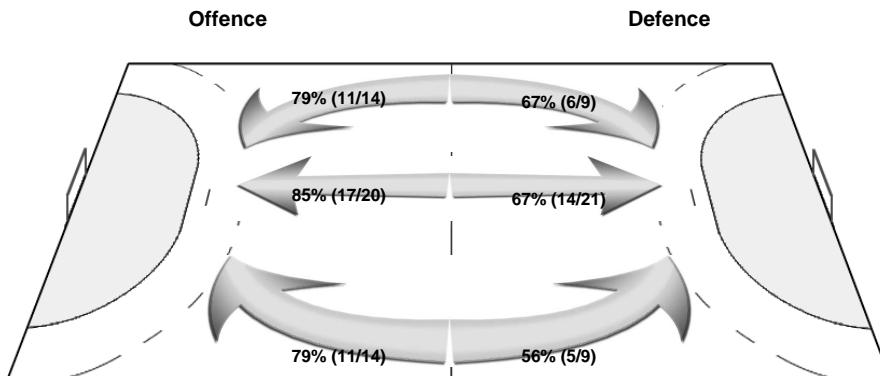

LEGEND																																									
%	Efficiency	2Min	2 Minute Suspensions	6m	6-metre Shots	7m	7-metre Shots	9m	9-metre Shots	AS	Assists	BS	Blocked Shots	BT	Breakthroughs	FB	Fast Breaks	G/S	Goals/Shots	MP	Matches Played	N/A	not applicable	PL	Placement	PR	Preliminary Round	RC	Red Cards	S/S	Saves/Shots	ST	Steals	TO (TF)	Turnover (Technical Faults)	TP	Time Played	Wing	Wing Shots	YC	Yellow Cards

Cumulative Statistics

DEN - Denmark After 7 matches

OverView of Shot Distribution

Team		
Goals / Shots		
17/20	15/18	32/35
27/45	1/4	28/46
38/46	16/21	43/49
33-Missed	21-Post	25-Blocked

Goalkeepers

Saves / Shots

8/25	9/17	8/37
26/52	8/9	15/36
8/52	6/18	10/58

1 TOFT S

5/17	6/14	7/22
14/32	6/7	8/17
6/34	0/11	9/40

Shot Distribution Fast Breaks

12 GREVE C

3/8	3/3	1/15
12/20	2/2	7/19
2/18	6/7	1/18

Cumulative Statistics

DEN - Denmark After 7 matches