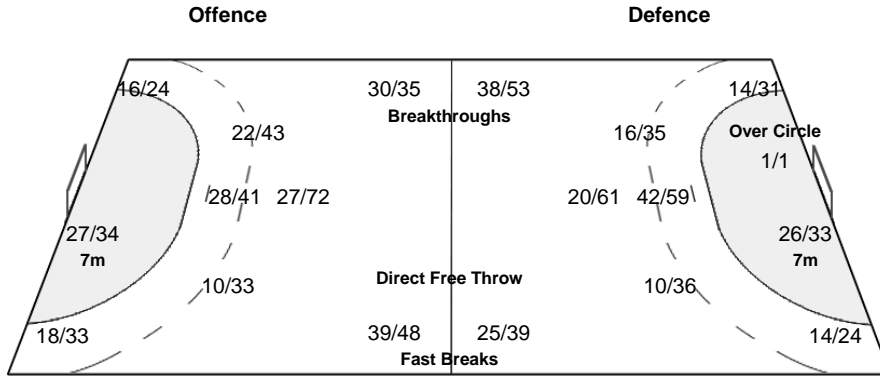

Cumulative Statistics

DEN - Denmark After 7 matches

OverView of Shot Distribution

Team		
Goals / Shots		
17/20	15/18	32/35
27/45	1/4	28/46
38/46	16/21	43/49
33-Missed	21-Post	25-Blocked

Goalkeepers

Saves / Shots

8/25	9/17	8/37
26/52	8/9	15/36
8/52	6/18	10/58

1 TOFT S

5/17	6/14	7/22
14/32	6/7	8/17
6/34	0/11	9/40