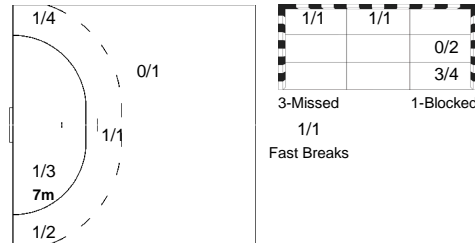

13 ALONSO BERNARDO Jessica