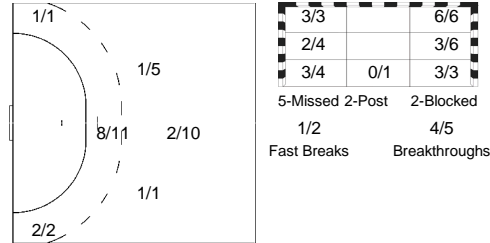

4/27	5/15	4/30
16/29	6/8	16/35
9/37	4/14	6/30

1 GONZALEZ RAMOS C

0/2	0/1	0/5
1/2	1/1	4/7
1/7	1/3	1/7

12 NAVARRO GIMENEZ S

4/25	5/14	4/25
15/27	5/7	11/27
8/30	3/11	5/23

Shot Distribution Fast Breaks

Cumulative Statistics

ESP - Spain After 6 matches

Players Shot Distribution Goals / Shots

4 MARTIN BERENQUER Carmen Dolores

7 FERNANDEZ IBANEZ Beatriz

8 CUADRADO DEHESA Veronica

9 MANGUE GONZALEZ Marta

10 AGUILAR DIAZ Macarena

11 BENZAL ANDALOUSSI Nuria