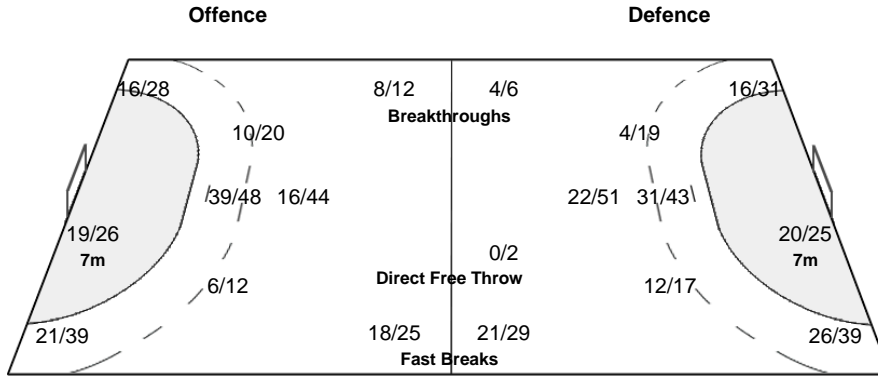

Cumulative Statistics

ESP - Spain After 6 matches

OverView of Shot Distribution

Team		
Goals / Shots		
18/19	12/13	21/24
16/24	1/2	14/25
37/42	9/13	25/31
30-Missed	15-Post	11-Blocked