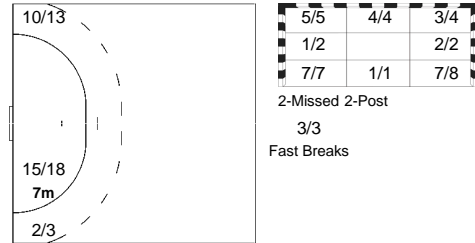

Cumulative Statistics

ESP - Spain After 6 matches

Players Shot Distribution Goals / Shots

4 MARTIN BERENQUER Carmen Dolores