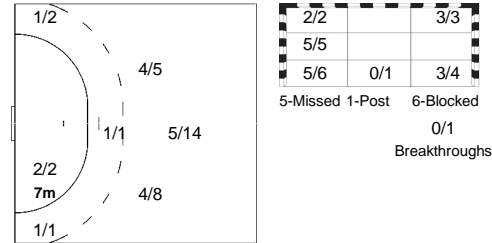

8 CUADRADO DEHESA Veronica

7 FERNANDEZ IBANEZ Beatriz