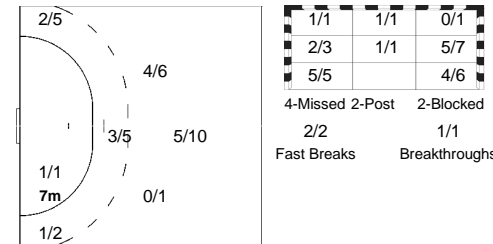

25 PENA ABAURREA Nerea