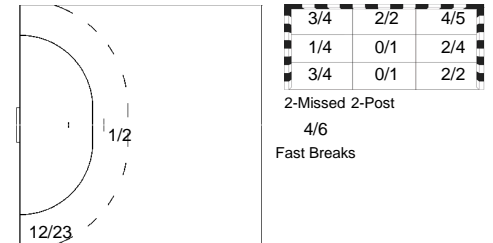

17 PINEDO SAENZ Elisabeth