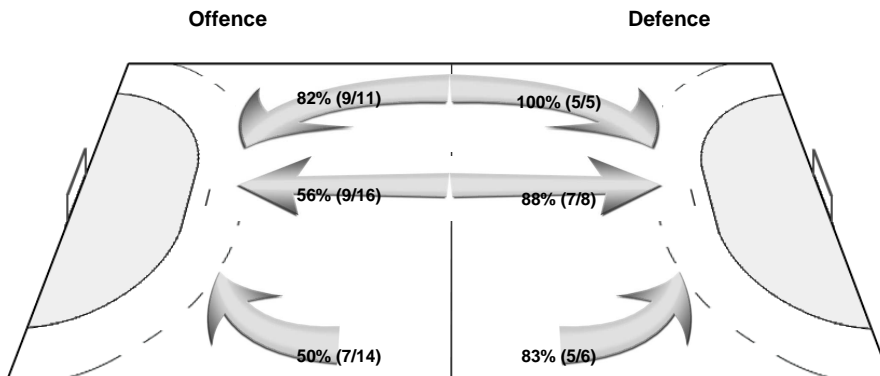

10/24	4/13	9/31
20/40	9/9	7/16
4/26	3/13	5/30

12 PRADEL L

3/7	1/4	1/4
9/15	3/3	1/4
2/8	1/4	1/10

16 DARLEUX C

7/17	3/9	8/27
11/25	6/6	6/12
2/18	1/8	4/20

Shot Distribution Fast Breaks

Cumulative Statistics

FRA - France After 6 matches