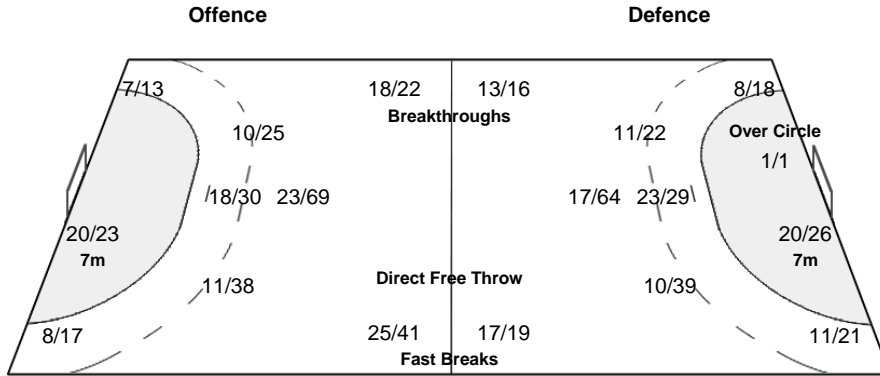

Cumulative Statistics

FRA - France After 6 matches

OverView of Shot Distribution

Team		
Goals / Shots		
13/18	8/16	11/12
21/43	2/10	12/25
30/41	10/14	33/46

13-Missed 24-Post 16-Blocked