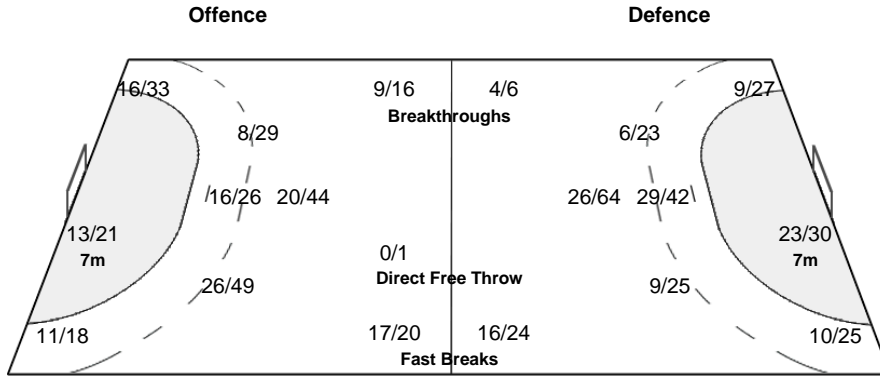

Cumulative Statistics

GER - Germany After 6 matches

OverView of Shot Distribution

Team		
Goals / Shots		
15/17	3/8	9/9
23/40	0/5	14/29
28/33	3/8	41/53
17-Missed	17-Post	12-Blocked