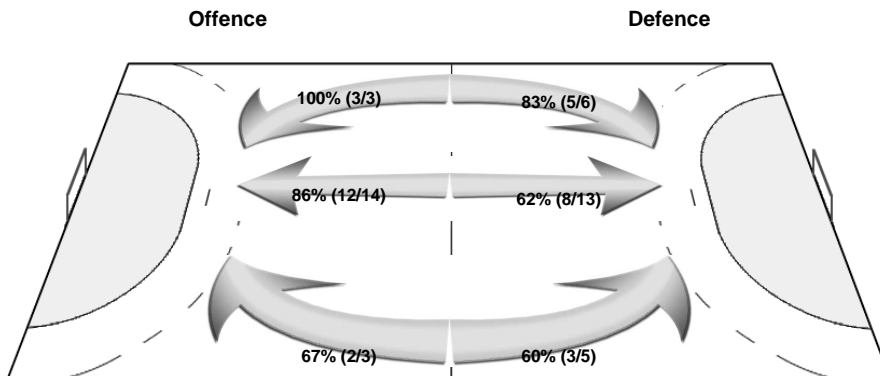

Shot Distribution Fast Breaks