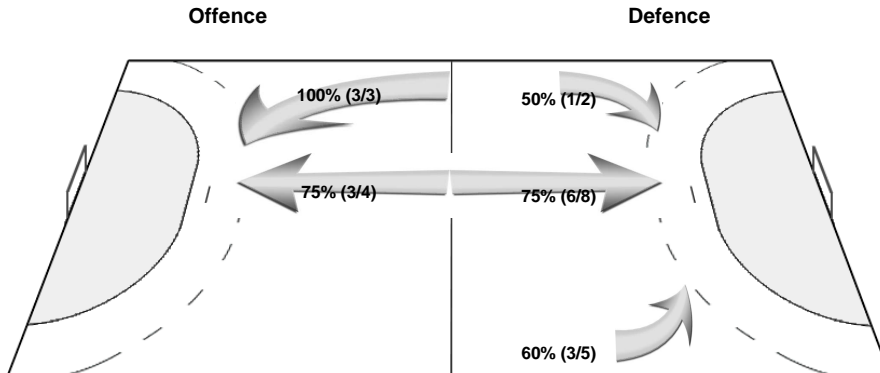

Shot Distribution Fast Breaks