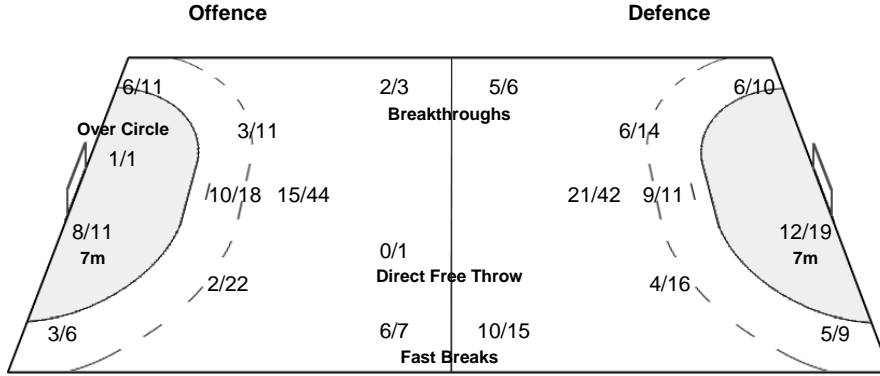

Cumulative Statistics

ISL - Iceland After 3 matches

OverView of Shot Distribution

Team		
Goals / Shots		
4/6	3/6	4/8
6/11	0/5	5/12
15/19	6/9	13/14

16-Missed 10-Post 17-Blocked