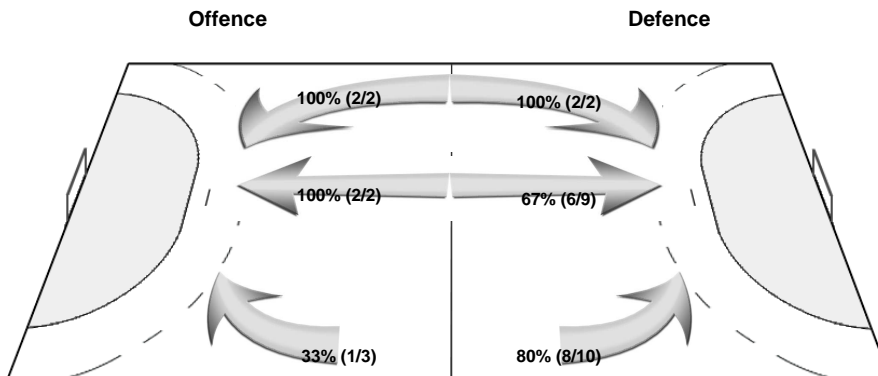

Shot Distribution Fast Breaks