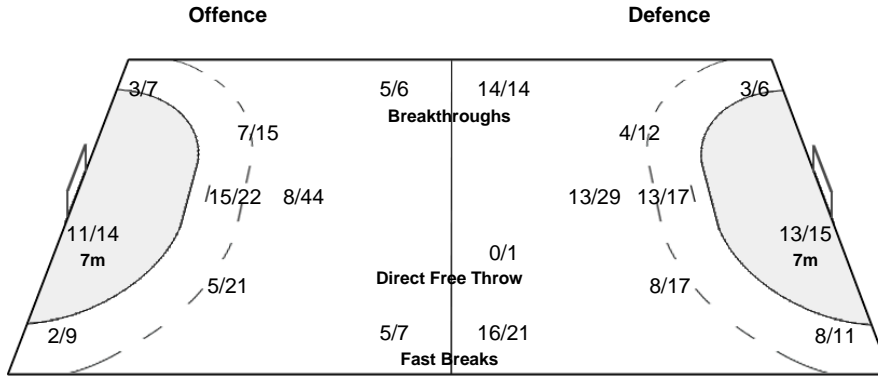

Cumulative Statistics

MKD - FYR Macedonia After 3 matches

OverView of Shot Distribution

Team		
Goals / Shots		
5/16	5/10	9/13
12/25	0/3	8/16
12/15	1/2	9/12

14-Missed 3-Post 16-Blocked