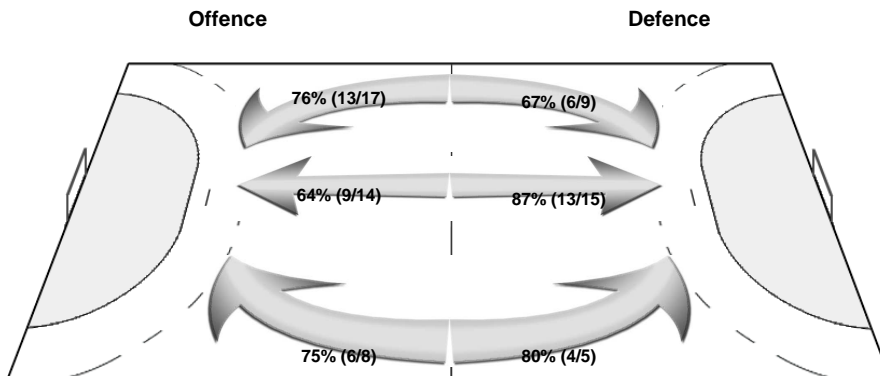

Shot Distribution Fast Breaks