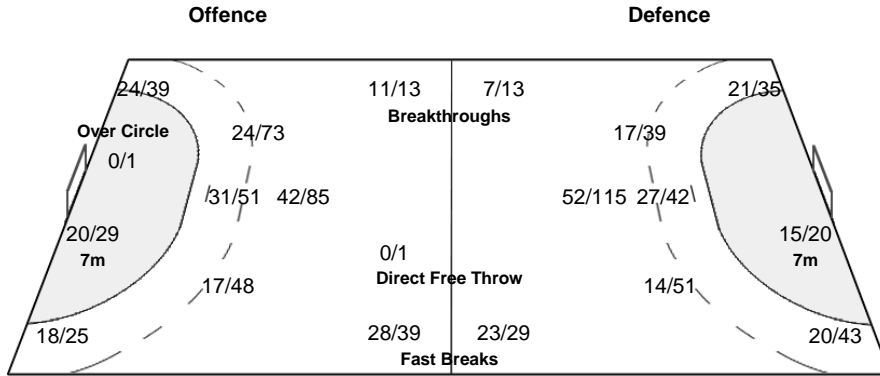

Cumulative Statistics

MNE - Montenegro After 8 matches

OverView of Shot Distribution

Team		
Goals / Shots		
20/28	14/23	21/27
27/54	4/18	23/51
44/51	16/20	45/51
37-Missed	25-Post	16-Blocked