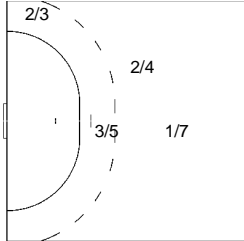

8 BREIVANG Karoline Dyhre

1/1		1/2
	0/2	1/1
5/5		1/1

4-Missed 4-Blocked
1/1 Breakthroughs