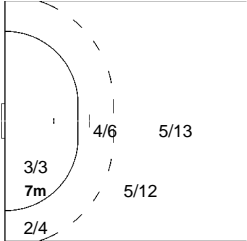

11 EDIN Anja

2/2	0/1	4/5
6/9	0/1	5/6
7/7	1/2	9/11

8-Missed 4-Post 5-Blocked
5/7 Fast Breaks 9/15 Breakthroughs
1/1 Over Circle