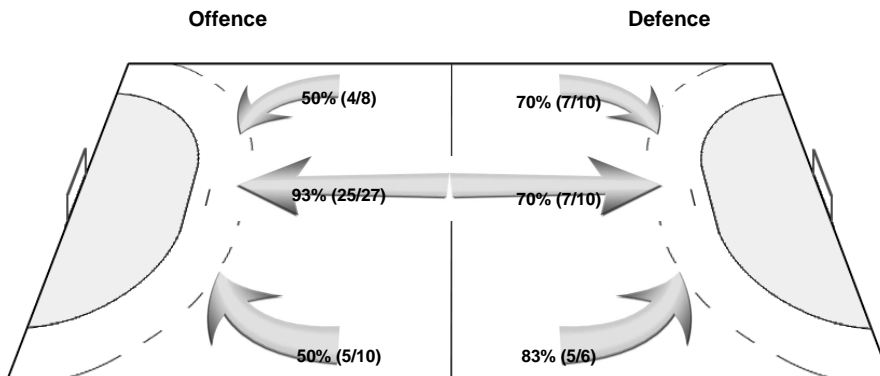

Shot Distribution Fast Breaks