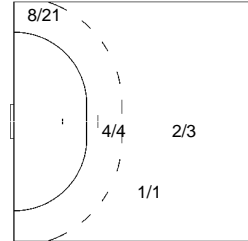

7 NECHITA Adriana Nicoleta