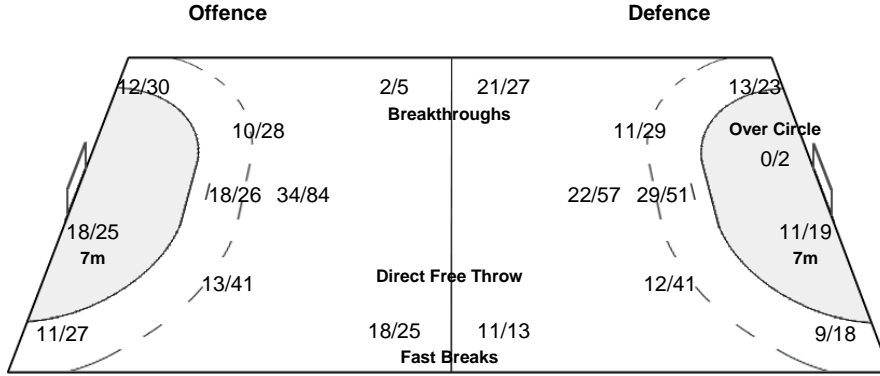

Cumulative Statistics

ROU - Romania After 6 matches

OverView of Shot Distribution

Team		
Goals / Shots		
12/15	9/15	24/26
17/24	0/11	17/44
25/38	7/11	24/26
30-Missed	22-Post	27-Blocked