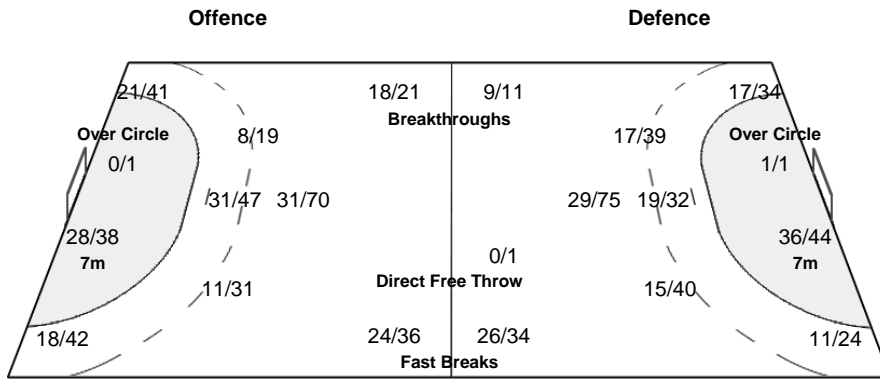

Cumulative Statistics

RUS - Russia After 7 matches

OverView of Shot Distribution

Team		
Goals / Shots		
20/27	16/24	22/28
18/46	1/12	22/33
46/58	9/19	36/43
20-Missed	23-Post	13-Blocked