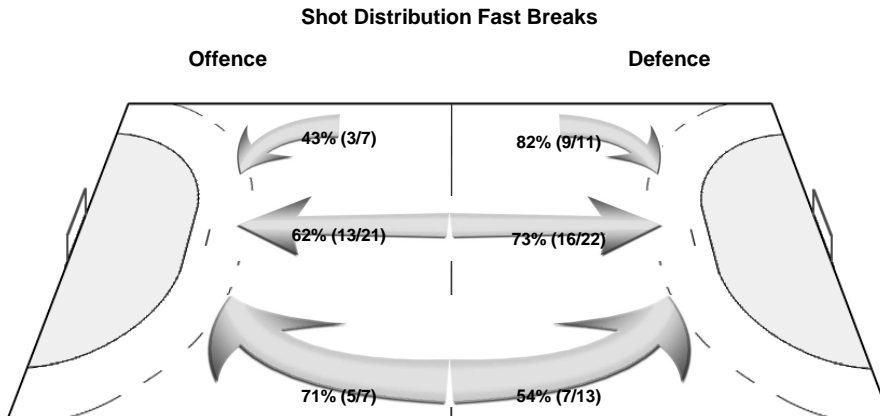

Goalkeepers		
Saves / Shots		
1/13	2/17	4/24
20/50	11/15	21/51
13/53	13/24	22/69

16 RISOVIC J		
0/2	0/1	1/4
2/4	2/3	1/6
2/9	0/3	2/9

27 TOMASEVIC K		
1/11	2/16	3/20
18/45	9/12	20/45
11/44	13/21	20/60

28 KACAREVIC A		
0/1