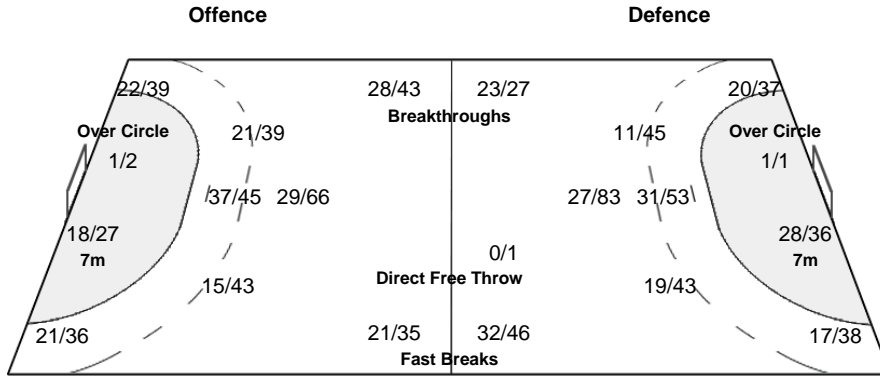

Cumulative Statistics

SRB - Serbia After 8 matches

OverView of Shot Distribution

Team		
Goals / Shots		
18/22	15/24	35/37
26/45	3/15	20/42
38/44	15/19	43/47
33-Missed	24-Post	20-Blocked