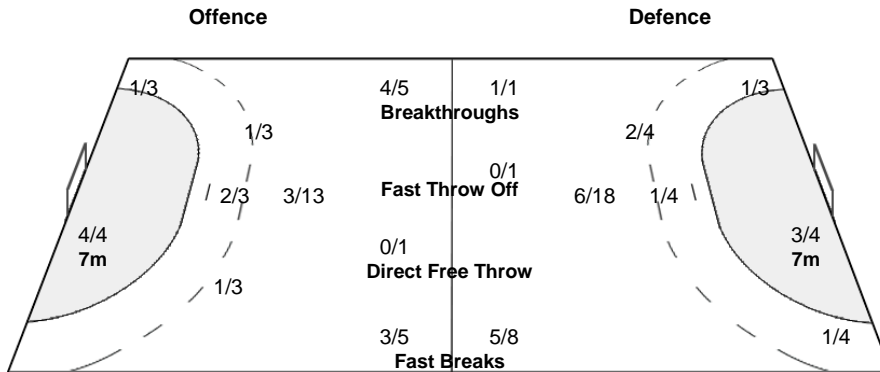

11th WOMEN'S EUROPEAN HANDBALL CHAMPIONSHIP

EHF EURO 2014

EHF EURO 2014™
HUNGARY-CROATIA
WOMEN • 7-21 DECEMBER

Main Round - Group I

SAT 13 DEC 2014
Start Time: 20:30

Debrecen

Match Team Statistics

Match No: 26

HUN 20 - 19 ROU

(10 - 8) (10 - 11)

Referees: ZOTIN E. / VOLODKOV N. (RUS)

ROU - Romania

OverView of Shot Distribution

2 PIRVUT A.	4 BONDAR O.	6 PINTEA C.	8 NEAGU C.	9 BRADEANU A.	10 TACALIE A.	11 PERIANU G.
			1/2	0/1		0/2
			1/1			1/1
			1/1	0/1	3/3	
				3/3		

4-Missed 2-Post

15 ARDEAN-ELISEI V.	17 CIUCIULETE G.	19 ZAMFIR C.	23 BABEANU D.	27 HOTEA C.	85 CHINTOAN F.	89 CHIPER L.
					0/1	1/1
			0/1	1/1		
			1/1			
						1/1
						0/2

1-Blocked 1-Missed

Team Goals / Shots

1/5	1/2	2/4
1/1	0/1	3/5
2/2	5/6	4/6

5-Missed 2-Post 1-Blocked