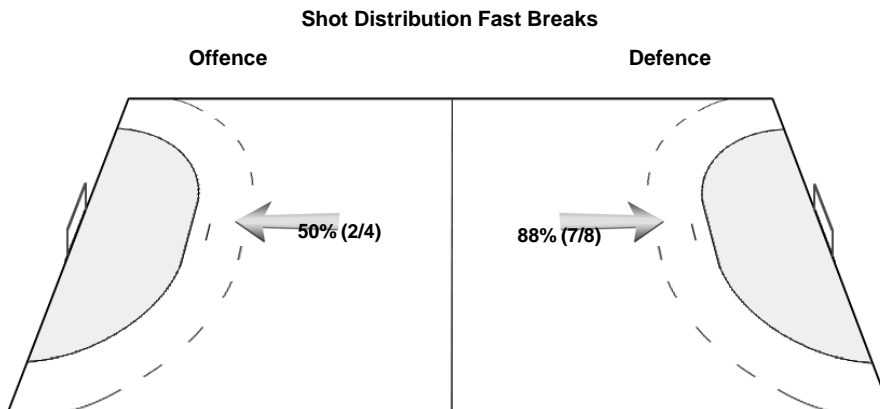

Goalkeepers Saves / Shots

1/4	2/4	0/4
1/4	4/5	0/5
1/9	2/3	1/3

12 NAVARRO S.

1/4	2/2	0/4
0/3	3/3	0/4
0/3	1/2	1/2

84 TEMPRANO A.

	0/2	
1/1	1/2	0/1
1/6	1/1	0/1