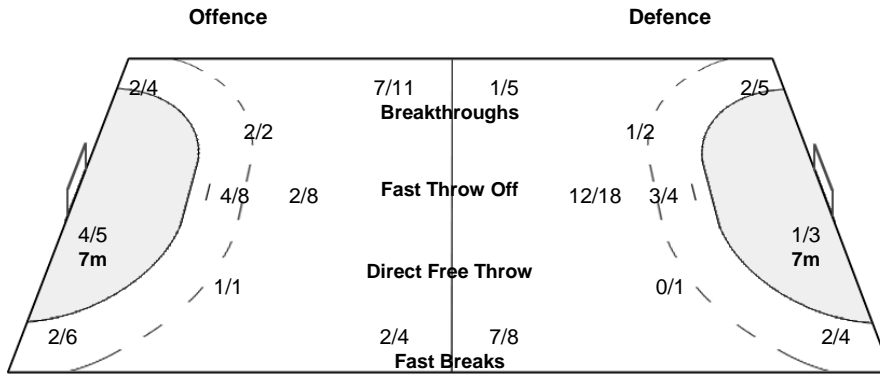

Team Goals / Shots

4/4	1/3	3/5
3/5	0/4	7/10
2/5	4/4	2/3

3-Missed 2-Post 1-Blocked

Goalkeepers Saves / Shots

1/4	2/4	0/4
1/4	4/5	0/5
1/9	2/3	1/3

12 NAVARRO S.

1/4	2/2	0/4
0/3	3/3	0/4
0/3	1/2	1/2

84 TEMPRANO A.