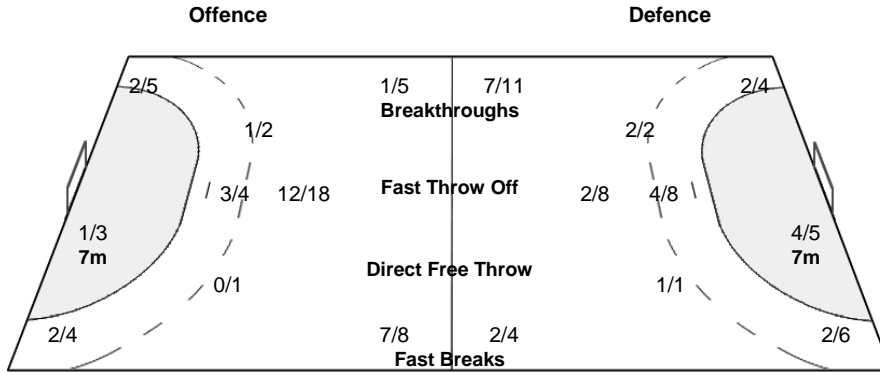

2-Post 1-Missed 1-Post

Team
Goals / Shots

3/4	2/4	4/4
3/4	1/5	5/5
8/9	1/3	2/3

2-Missed 4-Post 2-Blocked

Goalkeepers
Saves / Shots

0/4	2/3	2/5
2/5	4/4	3/10
3/5	0/4	1/3

12 SOLBERG S.

0/4	2/3	2/5
1/4	4/4	3/9
3/5	0/4	1/3