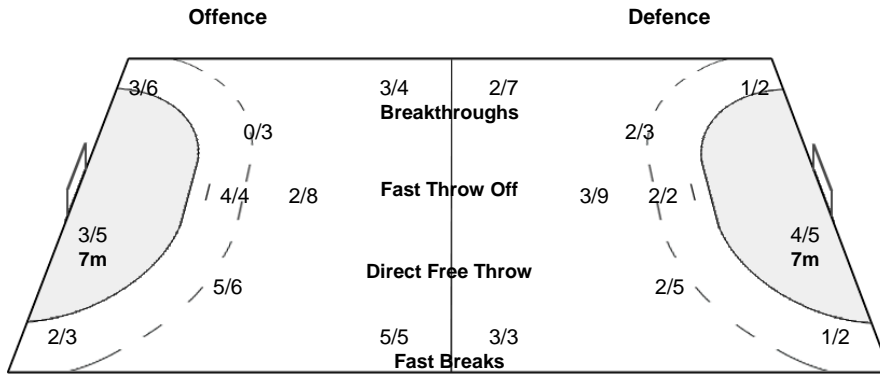

11th WOMEN'S EUROPEAN HANDBALL CHAMPIONSHIP

EHF EURO 2014

EHF EURO 2014™
HUNGARY-CROATIA
WOMEN • 7-21 DECEMBER

Main Round - Group II

SUN 14 DEC 2014
Start Time: 15:45

Zagreb

Match Team Statistics

Match No: 34

GER 20 - 27 MNE

(10 - 12) (10 - 15)

Referees: OPAVA J. / VALEK P. (CZE)

MNE - Montenegro

OverView of Shot Distribution

2 PETROVIC R.	3 PAVICEVIC B.	4 RADICEVIC J.	8 JOVANOVIC M.	10 BULATOVIC A.	15 KLIKOVAC A.	19 JAUKOVIC D.
1/2 1/1	1/1	1/1	1/1			
0/1			0/1			
2/2 1/1			0/1	1/1		
1-Post	1-Post	1-Post	1-Missed	1-Blocked		
25 MALOVIC D.	26 LAZOVIC S.	32 BULATOVIC K.	66 RAMUSOVIC E.	77 MEHMEDOVIC M.	80 DESPOTOVIC J.	90 KNEZEVIC M.
						1/1 2/2
		0/2 0/1		1/1		1/1 1/1 1/1
	1/1	1/1 4/5		1/1 2/2		2/2
		1-Missed 1-Post				1-Missed 1-Post

Team Goals / Shots

2/2	1/2	4/4
1/3	2/4	2/3
4/4	3/3	8/10
3-Missed	5-Post	1-Blocked