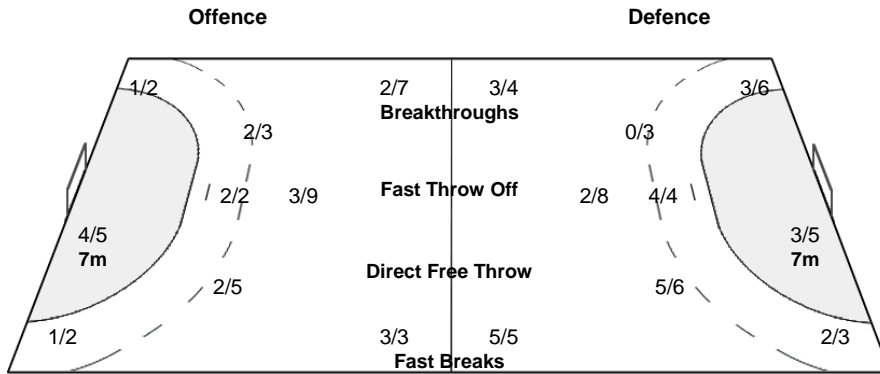

11th WOMEN'S EUROPEAN HANDBALL CHAMPIONSHIP

EHF EURO 2014

EHF EURO 2014™
HUNGARY-CROATIA
WOMEN • 7-21 DECEMBER

Main Round - Group II

SUN 14 DEC 2014
Start Time: 15:45

Zagreb

Match Team Statistics

Match No: 34

GER 20 - 27 MNE

(10 - 12) (10 - 15)

Referees: OPAVA J. / VALEK P. (CZE)

GER - Germany

OverView of Shot Distribution

2 ZAPF M.	5 LANG S.	8 MÜLLER A.	10 LOERPER A.	11 SMITS X.	14 MINEVSKAJA E.	15 NAIDZINAVICIUS K.
2/3 1/1	1/1 0/1		0/1 1/2		0/1 1/1	0/1 1/1
2/2	1/1		1/1		2/3	0/2
			1-Missed	1-Blocked		

18 STEINBACH L.	20 ALTHAUS A.	21 NADGORNAJA N.	23 HUBER S.	26 GESCHKE A.	31 WOHLBOLD K.	33 SCHULZE L.
	1/1					
2/2	1/1	1/1 0/1 0/1			0/2	
		2-Missed			1-Missed	

Team Goals / Shots

2/5	0/1	2/2
3/4		0/4
3/4	3/4	7/9
4-Missed		1-Blocked