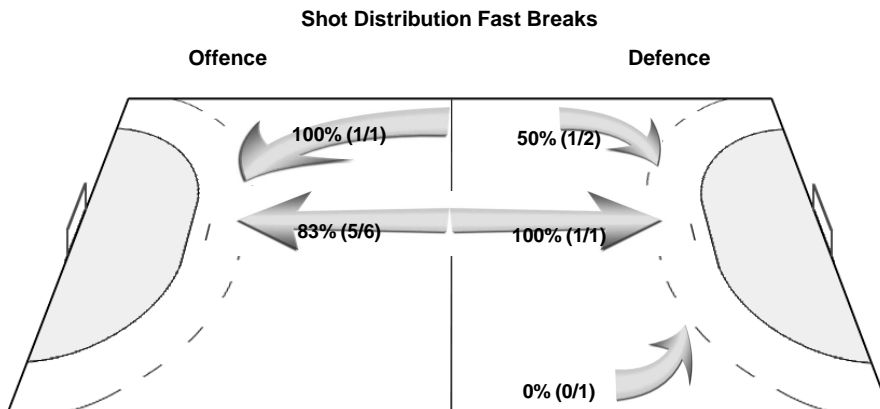

Goalkeepers Saves / Shots

2/5	1/1	1/3
4/7	3/3	0/6
0/2	0/4	0/6

1 BUNDESEN J.

0/1		0/1
1/1	1/1	0/1
0/1	0/2	0/2

12 IDEHN F.

2/4	1/1	1/2
3/6	2/2	0/5
	0/2	0/4