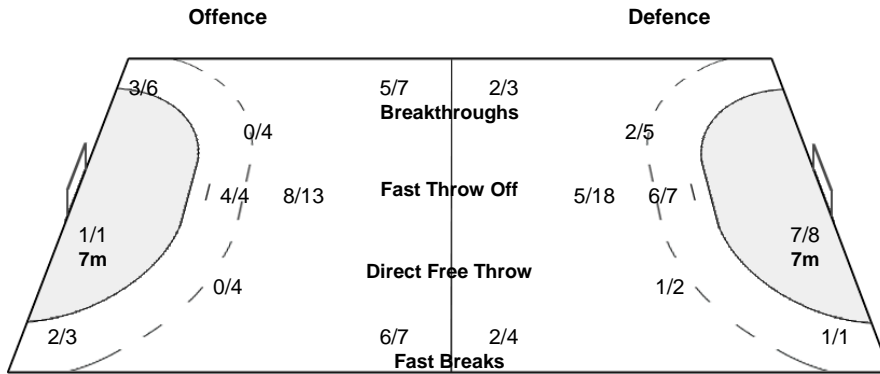

11th WOMEN'S EUROPEAN HANDBALL CHAMPIONSHIP

EHF EURO 2014

EHF EURO 2014™
HUNGARY-CROATIA
WOMEN • 7-21 DECEMBER

Main Round - Group II

SUN 14 DEC 2014
Start Time: 18:00

Zagreb

Match Team Statistics

Match No: 36

SWE 29 - 26 FRA

(12 - 14) (17 - 12)

Referees: MARIN LORENTE A. / GARCIA SERRADILLA I. (ESP)

SWE - Sweden

OverView of Shot Distribution

2 AGREN U.	5 FOGELSTRÖM H.	7 BLOHM L.	8 ROBERTS J.	9 SAND L.	15 AHLM J.	17 TORSTENSON L.
	0/1	1/1				
			1/1		1/1	1/2 1/1
1/1				1/1		
					1-Missed	1-Missed
20 GULLDEN I.	22 HELLEBERG J.	24 HAGMAN N.	27 JACOBSEN S.	28 ODEN I.	29 ALM J.	31 JOHANSSON A.
		1/1		0/1	0/1	
	1/1	1/2		1/1	0/2	
1/1	2/2	2/3	0/1	2/2	1/1	
	2/3	1/1				
	1-Blocked			1-Missed	1-Post	1-Blocked

Team Goals / Shots

2/4	1/2	0/1
6/8	1/3	4/7
7/9	2/3	6/6

3-Missed 1-Post 2-Blocked