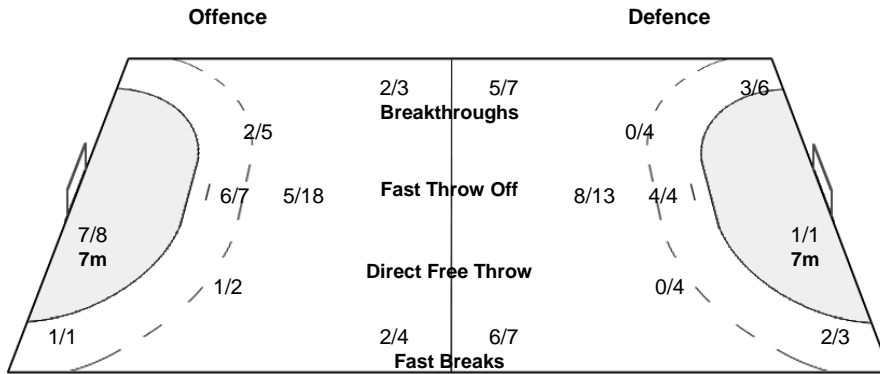

11th WOMEN'S EUROPEAN HANDBALL CHAMPIONSHIP

EHF EURO 2014

EHF EURO 2014™
HUNGARY-CROATIA
WOMEN • 7-21 DECEMBER

Main Round - Group II

SUN 14 DEC 2014
Start Time: 18:00

Zagreb

Match Team Statistics

Match No: 36

SWE 29 - 26 FRA

(12 - 14) (17 - 12)

Referees: MARIN LORENTE A. / GARCIA SERRADILLA I. (ESP)

FRA - France

OverView of Shot Distribution

4 KAMTO NJITAM N.	5 AYGLON C.	6 CISSE K.	7 PINEAU A.	8 LANDRE L.	9 BAUDOUIN P.	10 ZAADI G.
1/1						
	0/1					
1/1						
1-Post			1-Missed 1-Post	1-Blocked	1-Post	

11 PROUVENSIER M.	17 DEMBELE S.	21 LEVEQUE A.	27 NZE MINKO E.	28 GNABOUYOU M.	29 NIOMBLA G.	64 LACRABERE A.
	0/1				0/1	2/3
						3/7
	1/1	1/1	1/1		2/2	2/2
					1/1	2/2
					1-Missed 1-Post	1-Blocked 1-Missed 1-Post 1-Blocked

Team Goals / Shots

3/5	0/1	2/3
3/7	0/3	6/6
2/2	4/4	6/6

3-Missed 5-Post 3-Blocked