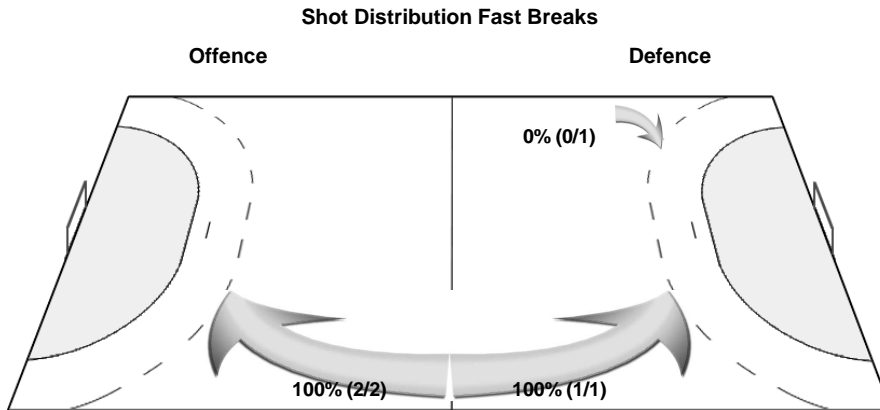

3-Missed 2-Post 2-Blocked

Goalkeepers
Saves / Shots

1/6	0/1	1/8
3/4	1/1	
3/12		1/4

40 WYSOKINSKA A.

1/5	0/1	0/7
3/4	1/1	
2/10		1/3

64 PRUDZIENICA I.

0/1		1/1
1/2		0/1

11th WOMEN'S EUROPEAN HANDBALL CHAMPIONSHIP