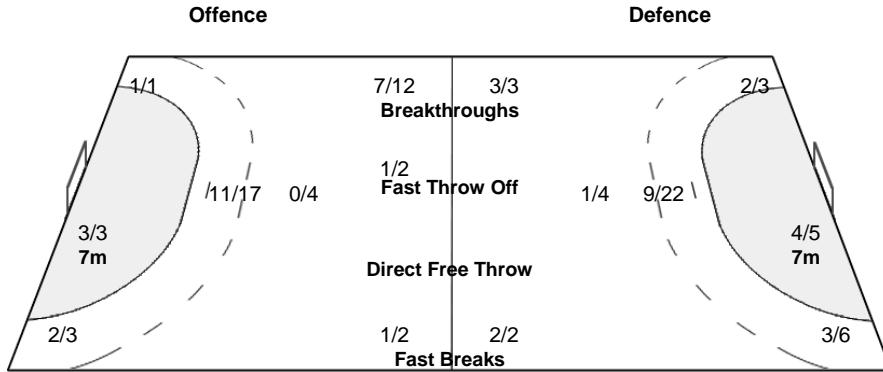

11th WOMEN'S EUROPEAN HANDBALL CHAMPIONSHIP

EHF EURO 2014

EHF EURO 2014™
HUNGARY-CROATIA
WOMEN • 7-21 DECEMBER

Main Round - Group I

MON 15 DEC 2014
Start Time: 18:15

Debrecen

Match Team Statistics

Match No: 28

POL 24 - 26 NOR

(15 - 11) (9 - 15)

Referees: SCHULZE R. / TÖNNIES T. (GER)

NOR - Norway

OverView of Shot Distribution

2 RIEGELHUTH B.	3 ARNTZEN E.	4 KRISTIANSEN V.	5 ALSTAD I.	6 LOKE H.	8 BREIVANG K.	9 MÖRK N.
		0/1	1/1	3/3	1/1	1/1
			0/1			5/5
		2/4	1/2		1/1	2/3
			1-Blocked		1-Post	3-Post 1-Blocked

10 OFTEDAL S.	14 KARLSSON I.	18 KOREN L.	20 JAKOBSEN M.	23 HERREM C.	24 SOLBERG S.	26 WIBE P.
				1/1	1/1	
2/2		0/1	0/1			
1-Post		2/2				
		1-Blocked				

Team
Goals / Shots

5/6	1/1	7/8
1/4	0/1	
9/12		3/4
5-Post	3-Blocked