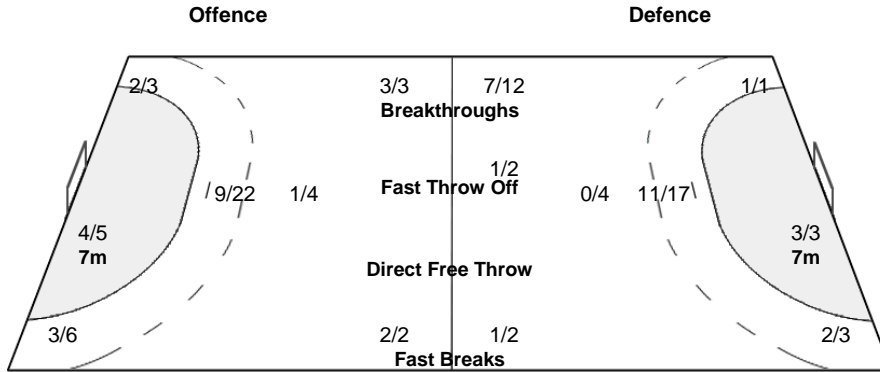

11th WOMEN'S EUROPEAN HANDBALL CHAMPIONSHIP

EHF EURO 2014

EHF EURO 2014™
HUNGARY-CROATIA
WOMEN • 7-21 DECEMBER

Main Round - Group I

MON 15 DEC 2014
Start Time: 18:15

Debrecen

Match Team Statistics

Match No: 28

POL 24 - 26 NOR

(15 - 11) (9 - 15)

Referees: SCHULZE R. / TÖNNIES T. (GER)

POL - Poland

OverView of Shot Distribution

4 STACHOWSKA M.	5 NIEDZWIEDZ I.	6 SIODMIAK K.	8 GEGA M.	11 GRZYB K.	14 KUDLACZ K.	15 JANISZEWSKA K.
	1/1			1/1		1/1
		0/1		0/2		
			1/1	0/1		
	3/3		1/1			
	1-Missed	1-Blocked	1-Missed 1-Post	1-Blocked		

17 PIELESZ K.	18 ZYCH A.	20 DRABIK J.	25 ZALEWSKA K.	28 WOJTAS A.	77 KULWINSKA P.	89 BYZDRA K.
	1/2	0/1		2/2		1/1
				0/1		
	2/2	1/1	3/3	0/2		1/1
		2/2		1-Missed		1-Post

Team
Goals / Shots

4/4	1/2	5/8
0/3	0/1	0/1
7/10		7/8

3-Missed 2-Post 2-Blocked