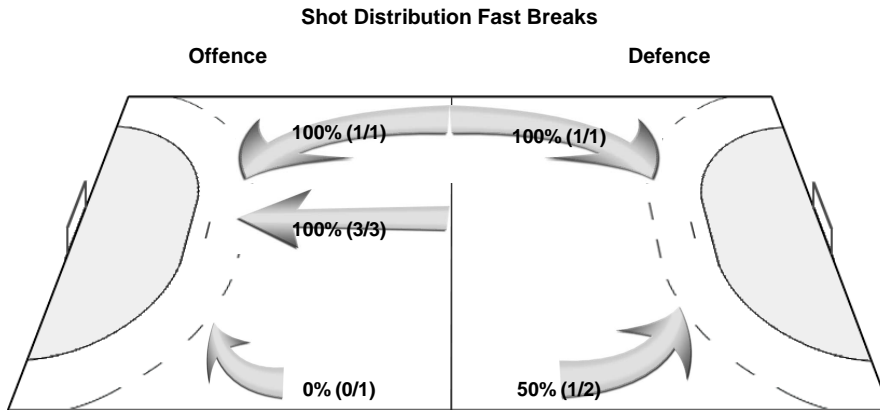

Goalkeepers Saves / Shots

1/4	3/8	1/4
2/3	1/1	
1/8	1/2	2/4

1 BUNDSÉN J.

	1/3	0/1
1/2		
0/3	0/1	1/1

12 IDEHN F.

1/4	1/4	1/2
1/1	1/1	
1/5	1/1	1/3