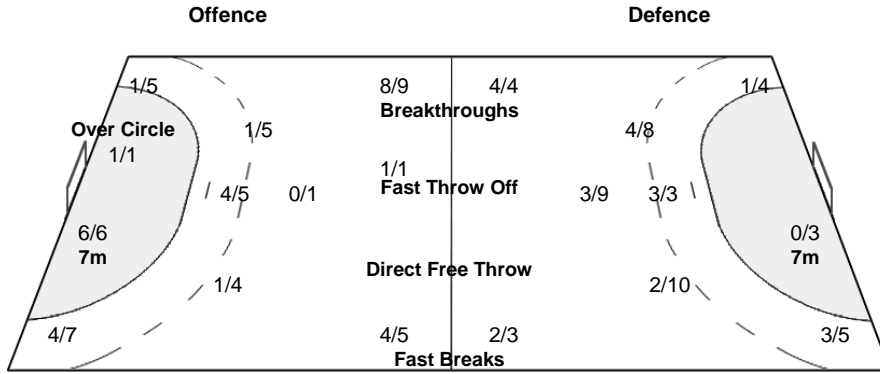

11th WOMEN'S EUROPEAN HANDBALL CHAMPIONSHIP

EHF EURO 2014

EHF EURO 2014™
HUNGARY-CROATIA
WOMEN • 7-21 DECEMBER

Main Round - Group II

TUE 16 DEC 2014
Start Time: 18:00

Zagreb

Match Team Statistics

Match No: 38

SWE 31 - 22 SVK

(17 - 11) (14 - 11)

Referees: HORVATH P. / MARTON B. (HUN)

SWE - Sweden

OverView of Shot Distribution

2 AGREN U.	5 FOGELSTRÖM H.	7 BLOHM L.	8 ROBERTS J.	9 SAND L.	15 AHLM J.	17 TORSTENSON L.
1/2	0/1				1/1	1/1
				1/2		
	0/1					1-Missed
20 GULLDEN I.	22 HELLEBERG J.	24 HAGMAN N.	27 JACOBSEN S.	28 ODEN I.	29 ALM J.	31 JOHANSSON A.
2/2	1/2 1/1	1/2	1/1		0/1	
			0/1			1/1
4/4 1/1 2/2	1/1 0/1 0/1	2/2 0/1	1/1	2/2 3/5		2/2
1-Missed 1-Blocked				1-Missed	1-Missed	

Team Goals / Shots

2/3	2/5	5/6
1/2		
12/12	2/6	7/10

4-Missed 1-Blocked